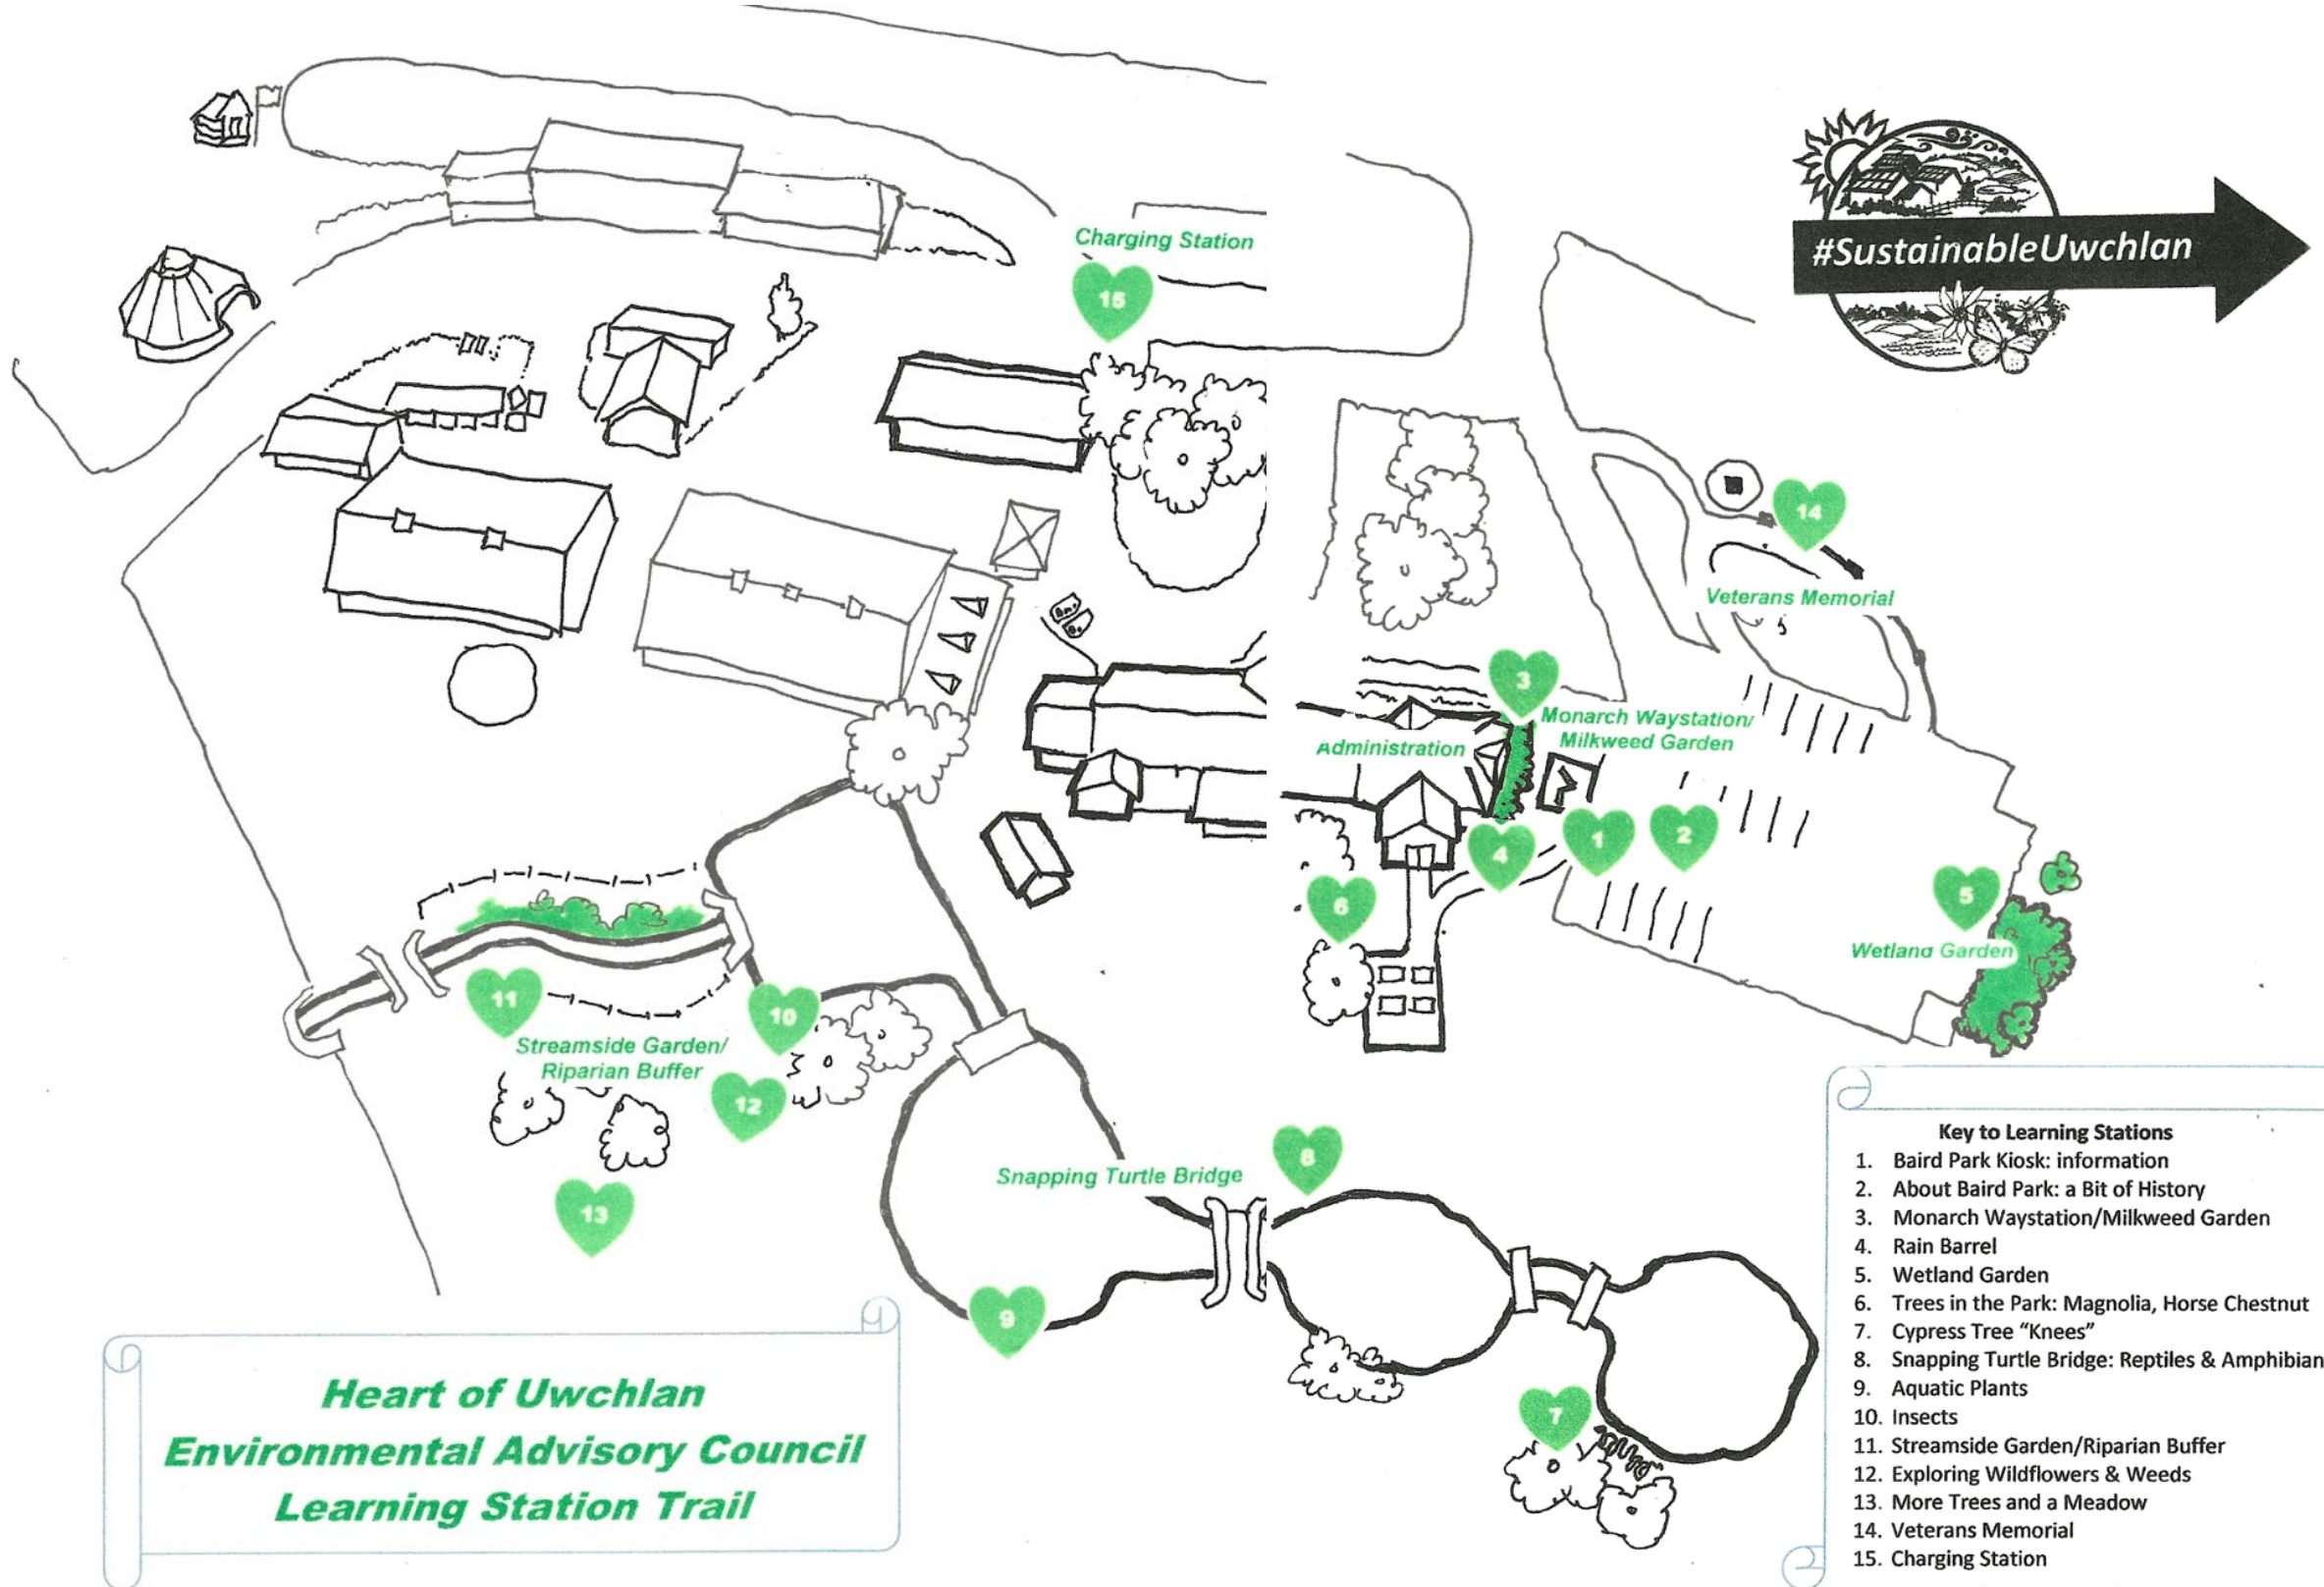

LEARNING TRAIL MAP

**Heart of Uwchlan
Environmental Advisory Council
Learning Station Trail**

- Key to Learning Stations**
1. Baird Park Kiosk: information
 2. About Baird Park: a Bit of History
 3. Monarch Waystation/Milkweed Garden
 4. Rain Barrel
 5. Wetland Garden
 6. Trees in the Park: Magnolia, Horse Chestnut
 7. Cypress Tree "Knees"
 8. Snapping Turtle Bridge: Reptiles & Amphibians
 9. Aquatic Plants
 10. Insects
 11. Streamside Garden/Riparian Buffer
 12. Exploring Wildflowers & Weeds
 13. More Trees and a Meadow
 14. Veterans Memorial
 15. Charging Station