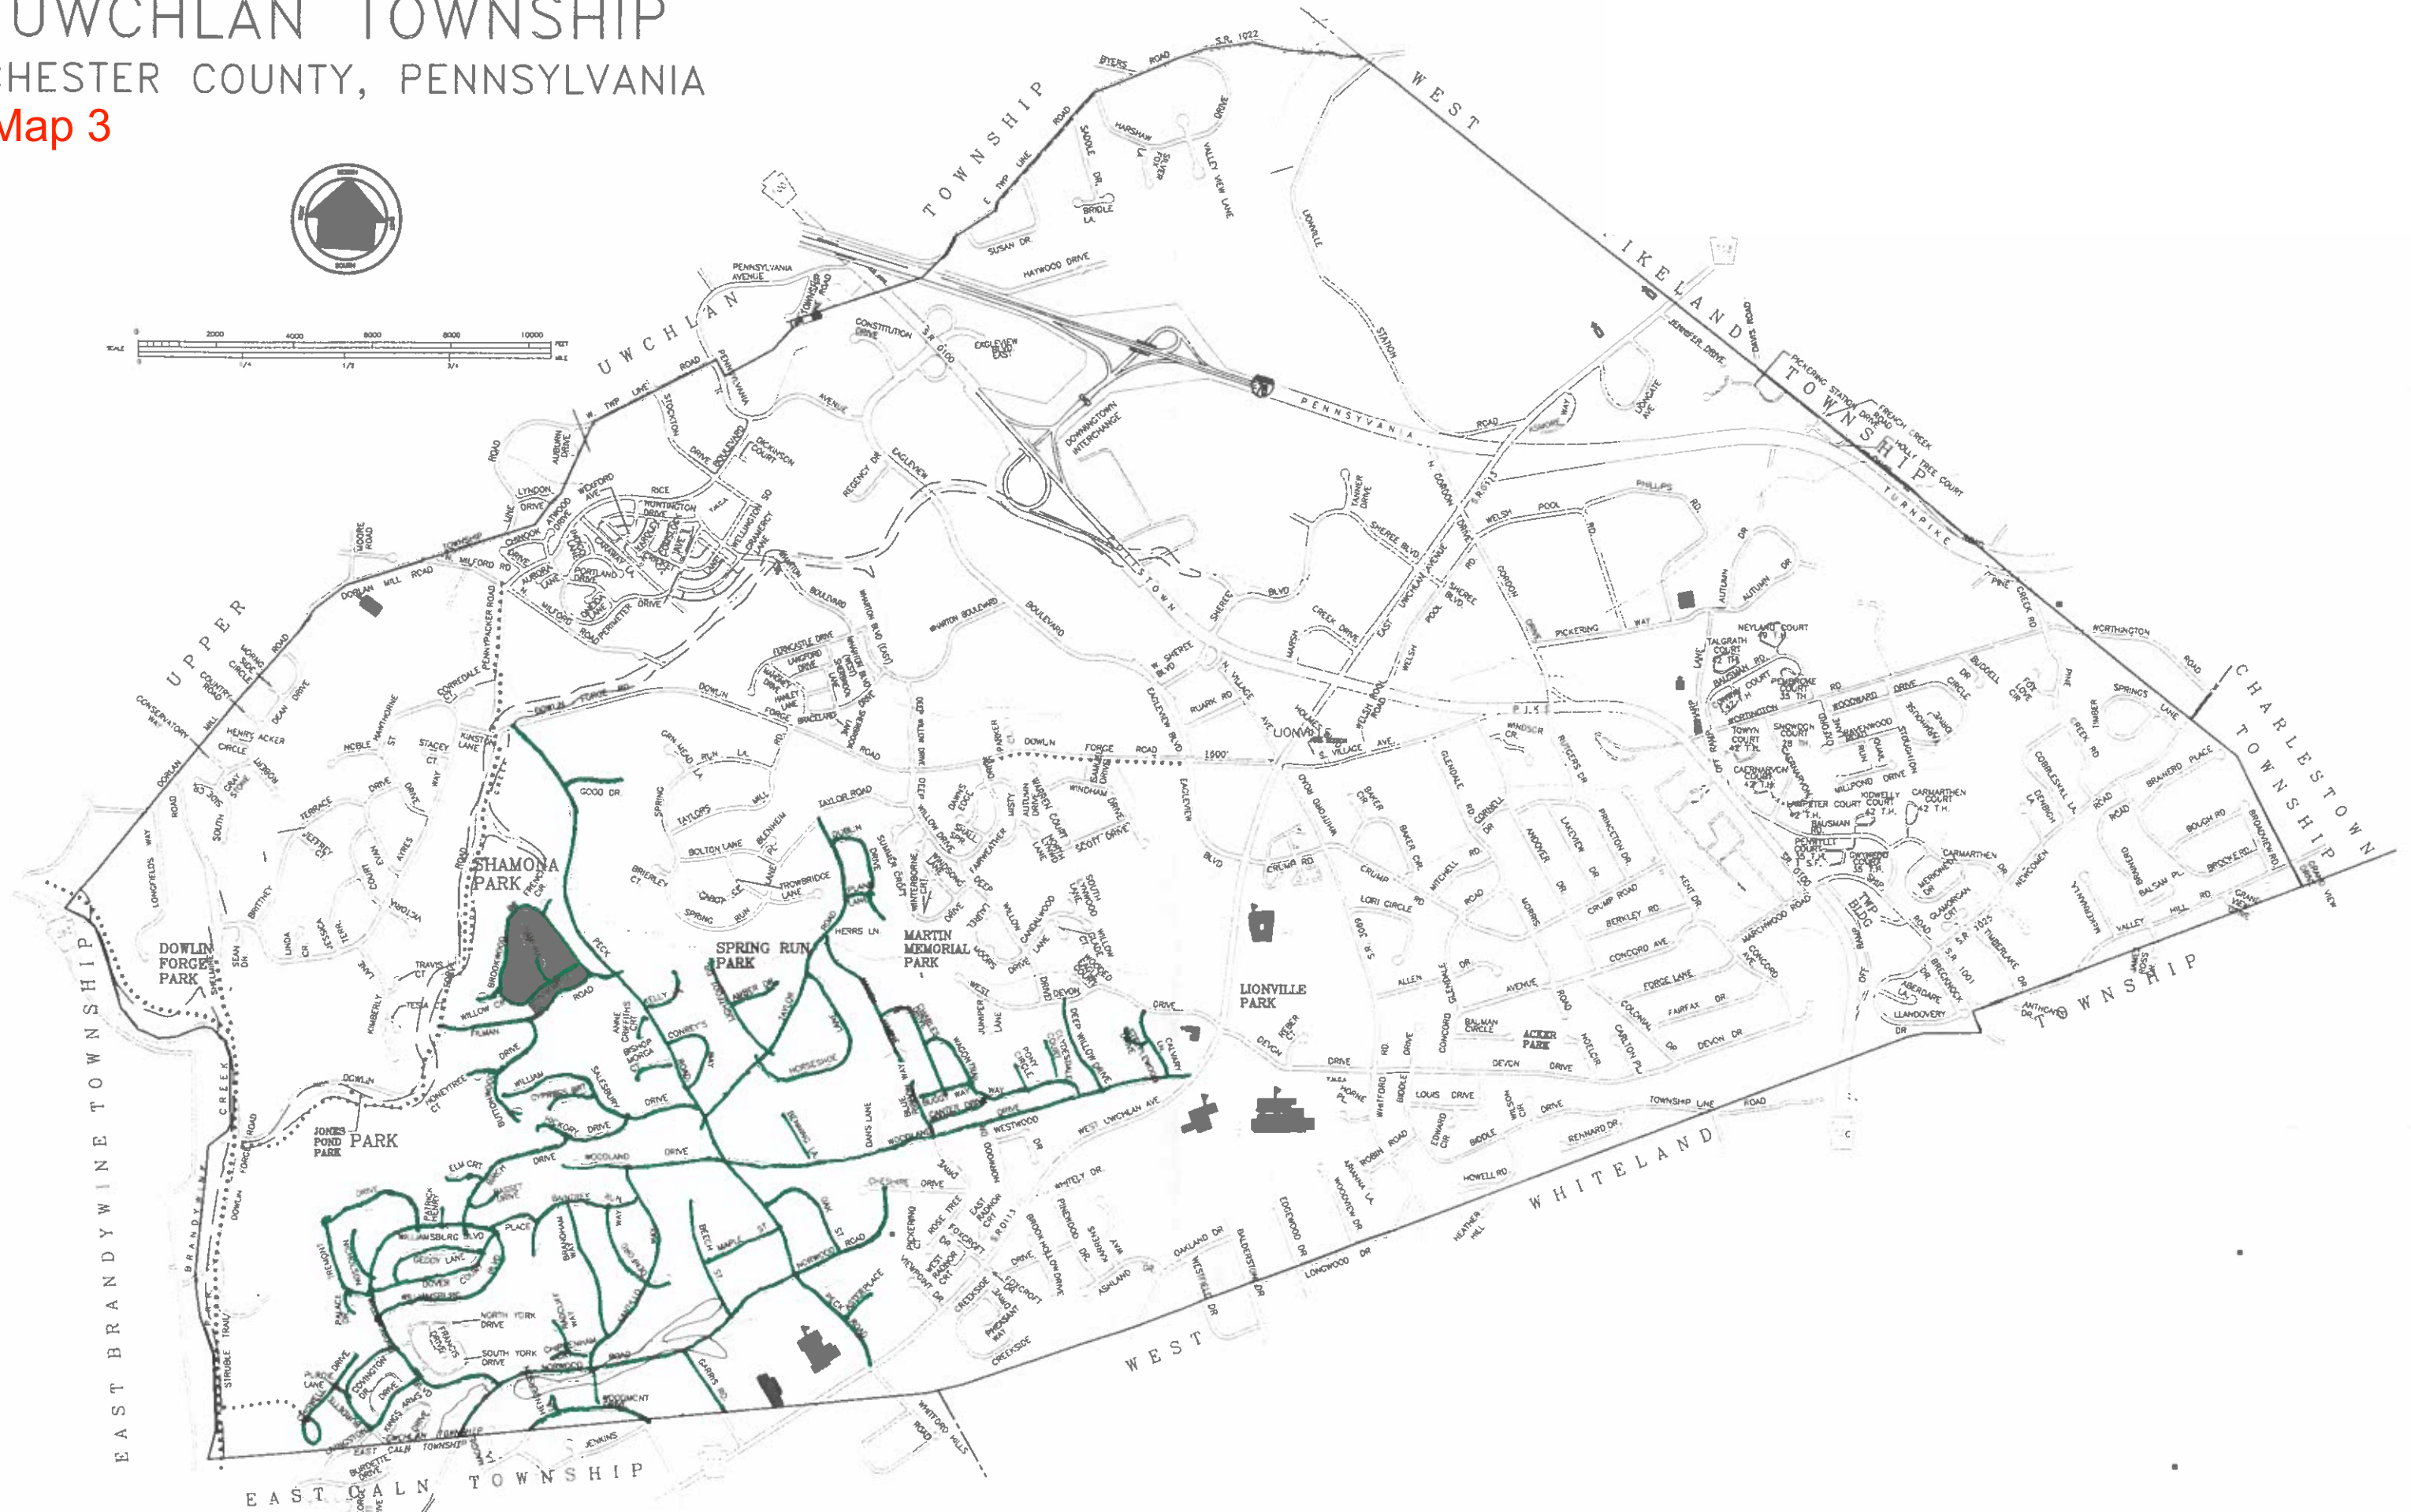

UWCHLAN TOWNSHIP CHESTER COUNTY, PENNSYLVANIA Map 1

UWCHLAN TOWNSHIP CHESTER COUNTY, PENNSYLVANIA

Map 2

UWCHLAN TOWNSHIP CHESTER COUNTY, PENNSYLVANIA

Map 3

UWCHLAN TOWNSHIP

CHESTER COUNTY, PENNSYLVANIA

Map 4