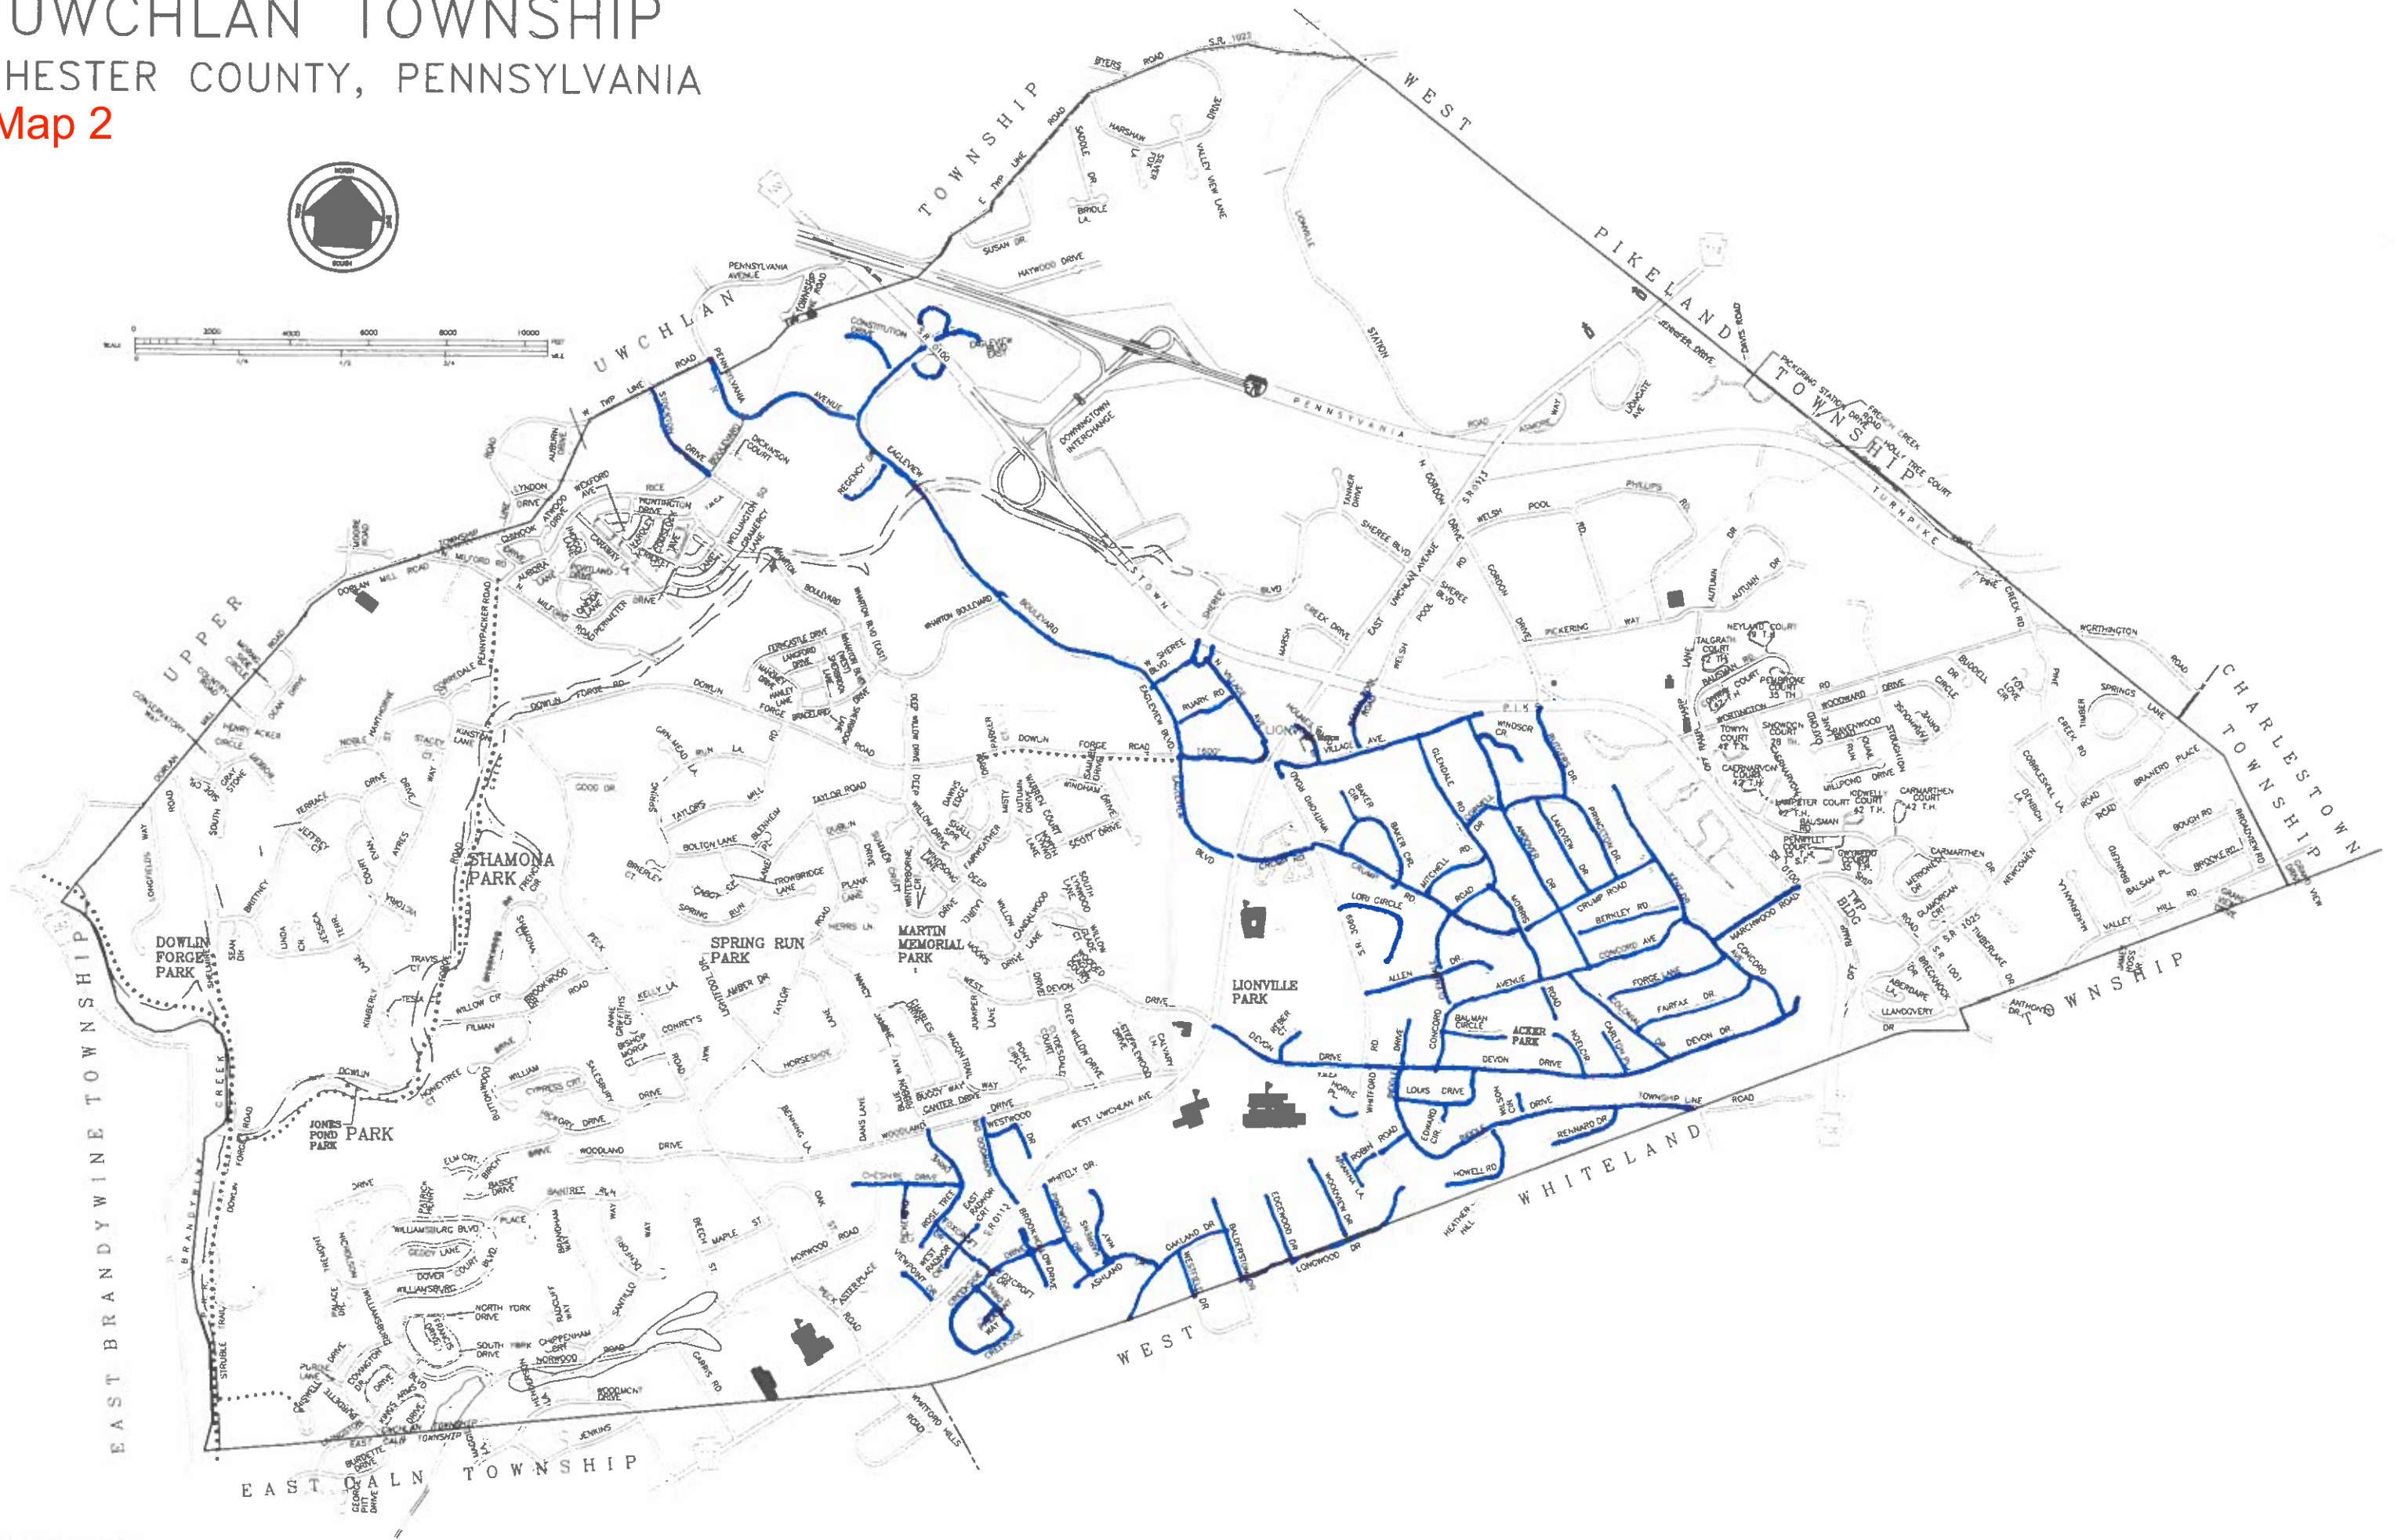

UWCHLAN TOWNSHIP CHESTER COUNTY, PENNSYLVANIA Map 1

UWCHLAN TOWNSHIP CHESTER COUNTY, PENNSYLVANIA

Map 2

UWCHLAN TOWNSHIP CHESTER COUNTY, PENNSYLVANIA

Map 3

UWCHLAN TOWNSHIP

CHESTER COUNTY, PENNSYLVANIA

Map 4